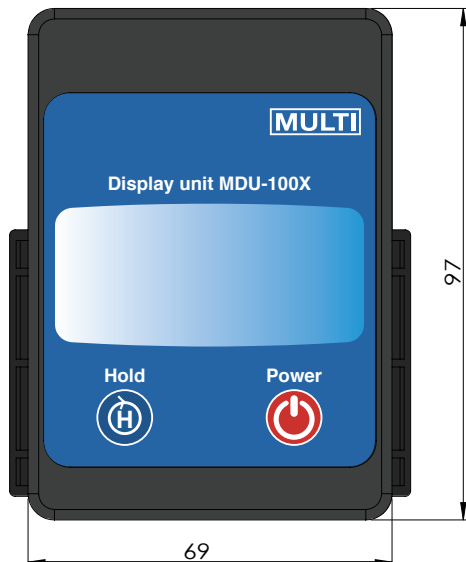

# MDU-100X and 200X

General display unit for Instruments of **MULTI**

**MDU-100X**

- +Only start / stop measurement
- +Hold /Release hold measuring data

Scheduled to be released in End of March/2021.

**MDU-200X**

- +Start / stop measurement
- +Keep four data for the Three phase 4line measurement value comparison
- +Record measuring data function

Application case:

Installation image:

Hold MDU on the hot-stick by velcro fastener